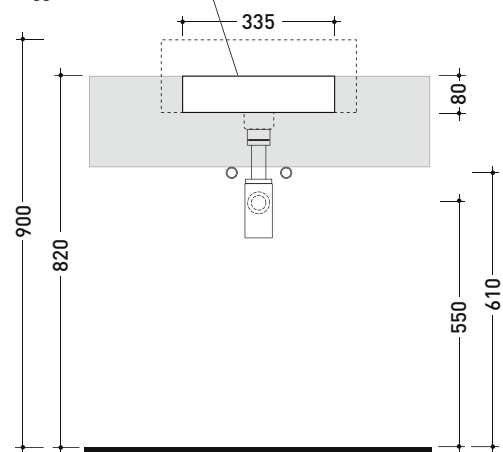

Twin

design L+R PALOMBA

1997

5054/42 Twin Set 42

Semi-inset single-hole basin 42 cm

• WITH OVERFLOW • WITH TAP LEDGE

Complements: **Forty6 shelf** (F65054/42)
Line taps basin: ONE - NOKÈ - FOLD - X1
Line accessories: TWO - HOOP - NOKÈ - FOLD

Technical accessories: **Chrome siphon (SIFL/CR) - Telescopic chrome siphon (SIFL066)**
Stop & Go drain (PLSG)
Ceramic Stop&Go drain (PLCE)
Two piece set chrome tap filters (RF026)

Package dim. 44 x 20 x 44 cm | Weight 13 kg | Pz. Pallet n° 30

UNI EN 14688 - CL20 Dop-No14688

vista zenitale / zenital view

sezione longitudinale / section

vista laterale / lateral view

* foro consigliato sul piano ø 395
 suggested hole on the top ø 395

* è obbligatorio utilizzare dima di taglio
 is compulsory use cutting template

vista zenitale / zenital view

* foro consigliato sul fronte
 suggested frontal hole

vista frontale / frontal view

sizes in mm

CERAMIC: glossy finish

white

Please consider a 2% tolerance on indicated measurements