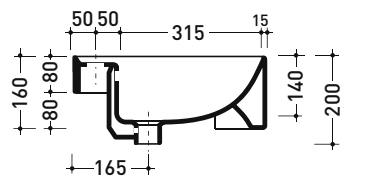

Twin

design L+R PALOMBA

1997

5054/42 Twin Set 42

Semi-inset single-hole basin 42 cm

• WITH OVERFLOW • WITH TAP LEDGE

Complements: **Forty6 shelf** (F65054/42)
Line taps basin: ONE - NOKÈ - FOLD - X1
Line accessories: TWO - HOOP - NOKÈ - FOLD

Technical accessories: **Chrome siphon (SIFL/CR) - Telescopic chrome siphon (SIFL066)**
Stop & Go drain (PLSG)
Ceramic Stop&Go drain (PLCE)
Two piece set chrome tap filters (RF026)

Package dim. 44 x 20 x 44 cm | Weight 13 kg | Pz. Pallet n° 30

UNI EN 14688 - CL20 Dop-No14688

vista zenitale / zenital view

sezione longitudinale / section

vista laterale / lateral view

* foro consigliato sul piano ø 395
 suggested hole on the top ø 395

* è obbligatorio utilizzare dima di taglio
 is compulsory use cutting template

vista zenitale / zenital view

* foro consigliato sul fronte
 suggested frontal hole

vista frontale / frontal view

sizes in mm

CERAMIC: glossy finish

white

Please consider a 2% tolerance on indicated measurements