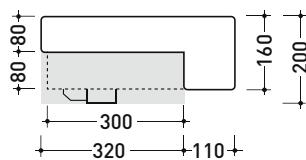

Twin

design L+R PALOMBA

1997

5054/42 Twin Set 42

Semi-inset single-hole basin 42 cm

• WITH OVERFLOW • WITH TAP LEDGE

Complements: **Forty6 shelf** (F65054/42)
Line taps basin: ONE - NOKÈ - FOLD - X1
Line accessories: TWO - HOOP - NOKÈ - FOLD

Technical accessories: **Chrome siphon (SIFL/CR) - Telescopic chrome siphon (SIFL066)**
Stop & Go drain (PLSG)
Ceramic Stop&Go drain (PLCE)
Two piece set chrome tap filters (RF026)

Package dim. 44 x 20 x 44 cm | Weight 13 kg | Pz. Pallet n° 30

UNI EN 14688 - CL20 Dop-No14688

vista zenitale / zenital view

sezione longitudinale / section

vista laterale / lateral view

* foro consigliato sul piano ø 395
 suggested hole on the top ø 395

* è obbligatorio utilizzare dima di taglio
 is compulsory use cutting template

vista zenitale / zenital view

* foro consigliato sul fronte
 suggested frontal hole

vista frontale / frontal view

sizes in mm

CERAMIC: glossy finish

white

Please consider a 2% tolerance on indicated measurements