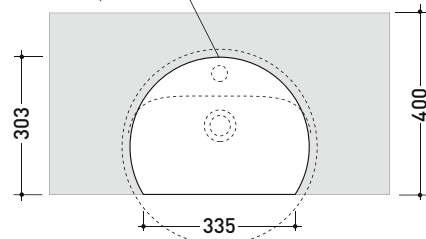

Twin

design L+R PALOMBA

1997

5054/42 Twin Set 42

Semi-inset single-hole basin 42 cm

• WITH OVERFLOW • WITH TAP LEDGE

Complements: **Forty6 shelf** (F65054/42)
Line taps basin: ONE - NOKÈ - FOLD - X1
Line accessories: TWO - HOOP - NOKÈ - FOLD

Technical accessories: **Chrome siphon (SIFL/CR) - Telescopic chrome siphon (SIFL066)**
Stop & Go drain (PLSG)
Ceramic Stop&Go drain (PLCE)
Two piece set chrome tap filters (RF026)

Package dim. 44 x 20 x 44 cm | Weight 13 kg | Pz. Pallet n° 30

UNI EN 14688 - CL20 Dop-No14688

vista zenitale / zenital view

sezione longitudinale / section

vista laterale / lateral view

* foro consigliato sul piano ø 395
 suggested hole on the top ø 395

* è obbligatorio utilizzare dima di taglio
 is compulsory use cutting template

vista zenitale / zenital view

* foro consigliato sul fronte
 suggested frontal hole

vista frontale / frontal view

sizes in mm

CERAMIC: glossy finish

white

Please consider a 2% tolerance on indicated measurements