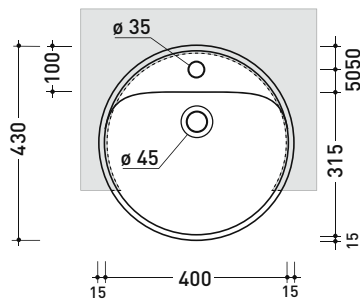

Twin

design L+R PALOMBA

1997

5054/42 Twin Set 42

Semi-inset single-hole basin 42 cm

• WITH OVERFLOW • WITH TAP LEDGE

Complements: **Forty6 shelf** (F65054/42)
Line taps basin: ONE - NOKÈ - FOLD - X1
Line accessories: TWO - HOOP - NOKÈ - FOLD

Technical accessories: **Chrome siphon (SIFL/CR) - Telescopic chrome siphon (SIFL066)**
Stop & Go drain (PLSG)
Ceramic Stop&Go drain (PLCE)
Two piece set chrome tap filters (RF026)

Package dim. 44 x 20 x 44 cm | Weight 13 kg | Pz. Pallet n° 30

UNI EN 14688 - CL20 Dop-No14688

vista zenitale / zenital view

sezione longitudinale / section

vista laterale / lateral view

* foro consigliato sul piano ø 395
 suggested hole on the top ø 395

* è obbligatorio utilizzare dima di taglio
 is compulsory use cutting template

vista zenitale / zenital view

* foro consigliato sul fronte
 suggested frontal hole

vista frontale / frontal view

sizes in mm

CERAMIC: glossy finish

white

Please consider a 2% tolerance on indicated measurements